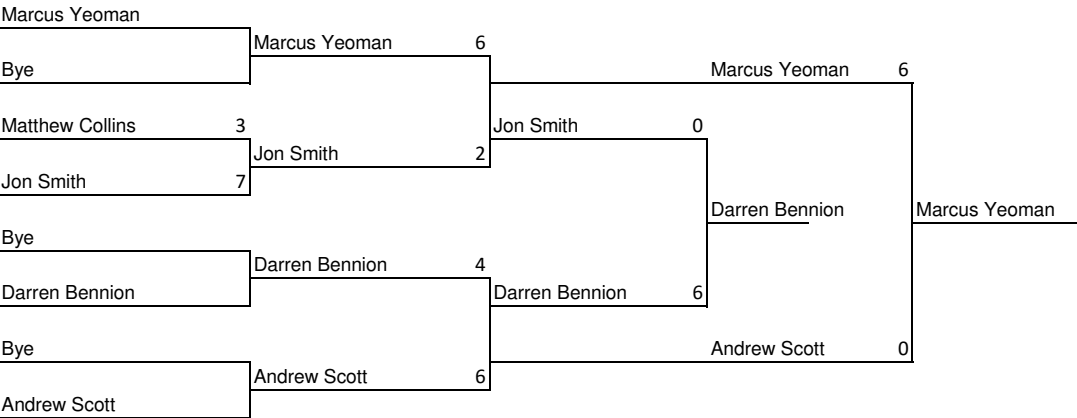

Gents Compound Matchplay Chart