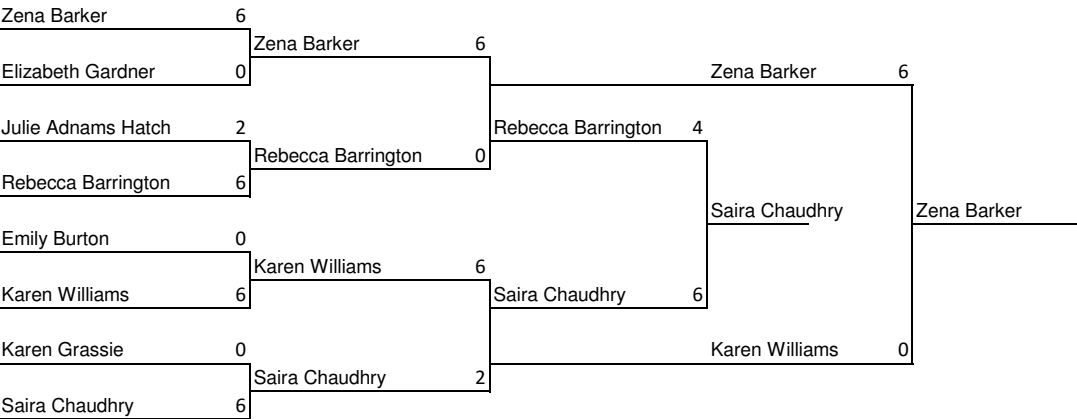

Ladies Recurve Matchplay Chart