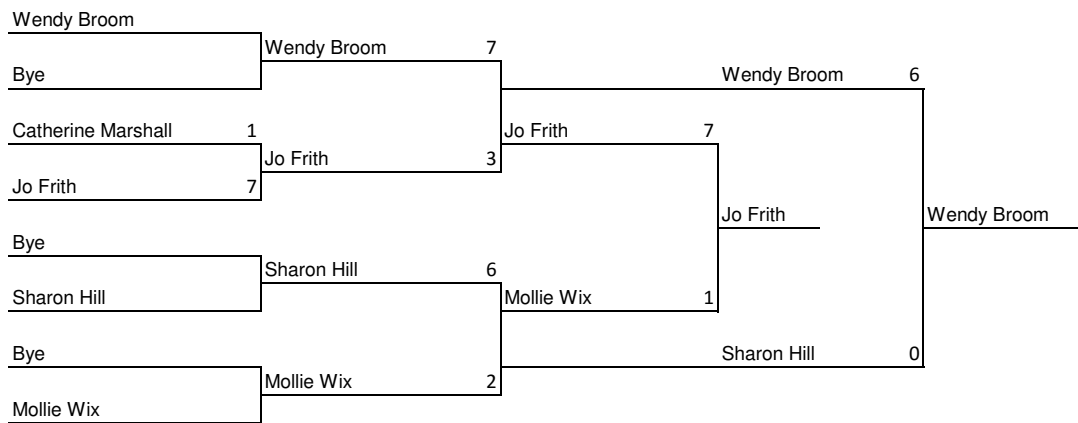

Gents Recurve Matchplay Chart

Gents Compound Matchplay Chart

Ladies Recurve Matchplay Chart

Ladies Compound Matchplay Chart

Ladies & Gents Longbow Matchplay Chart