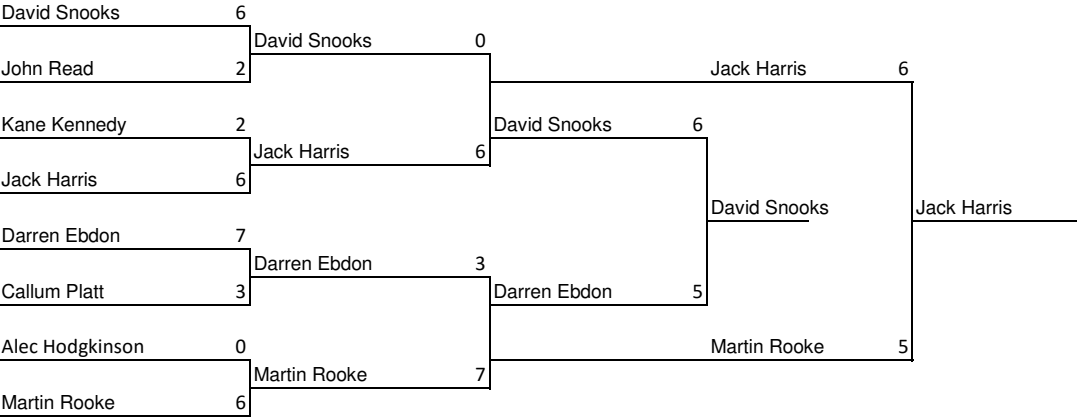

Head to Head Results
Brixham Archers "Clipper" Tournament
Held at Churston Grammar School, Torbay on Sunday 31st January 2016
Judges: Mr Colin Holmes, Mr John Poyner & Mr Phil Gillbanks
Lady Paramount: Ms Jo Frith
Tournament Organiser: Mr Jerry Handyside, 20 Broadsands Bend, Paignton, Devon TQ4 6JH
Tel: 01803 845336 e-mail: jhandyside@talktalk.net

Gents Recurve Matchplay Chart