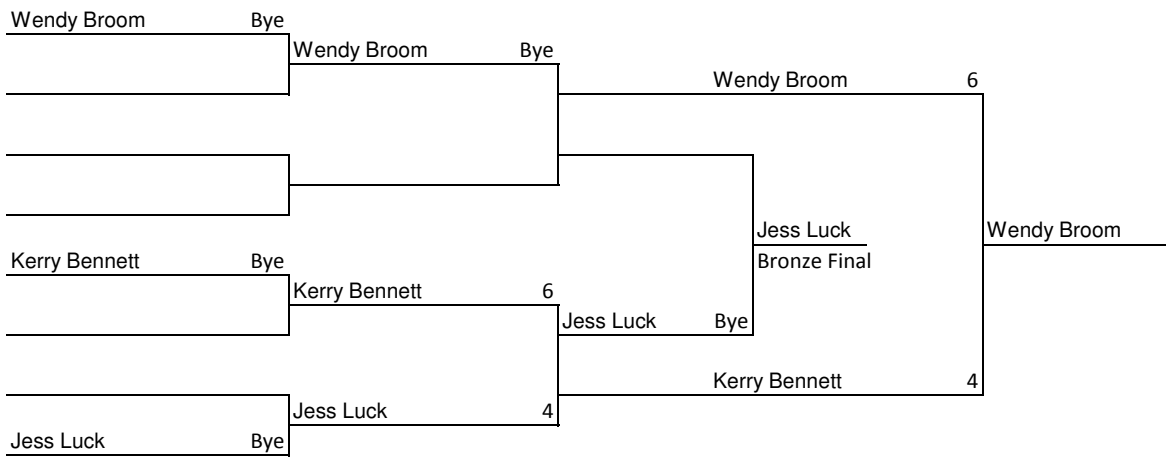

Ladies Compound Matchplay Chart

Ladies & Gents Longbow Matchplay Chart