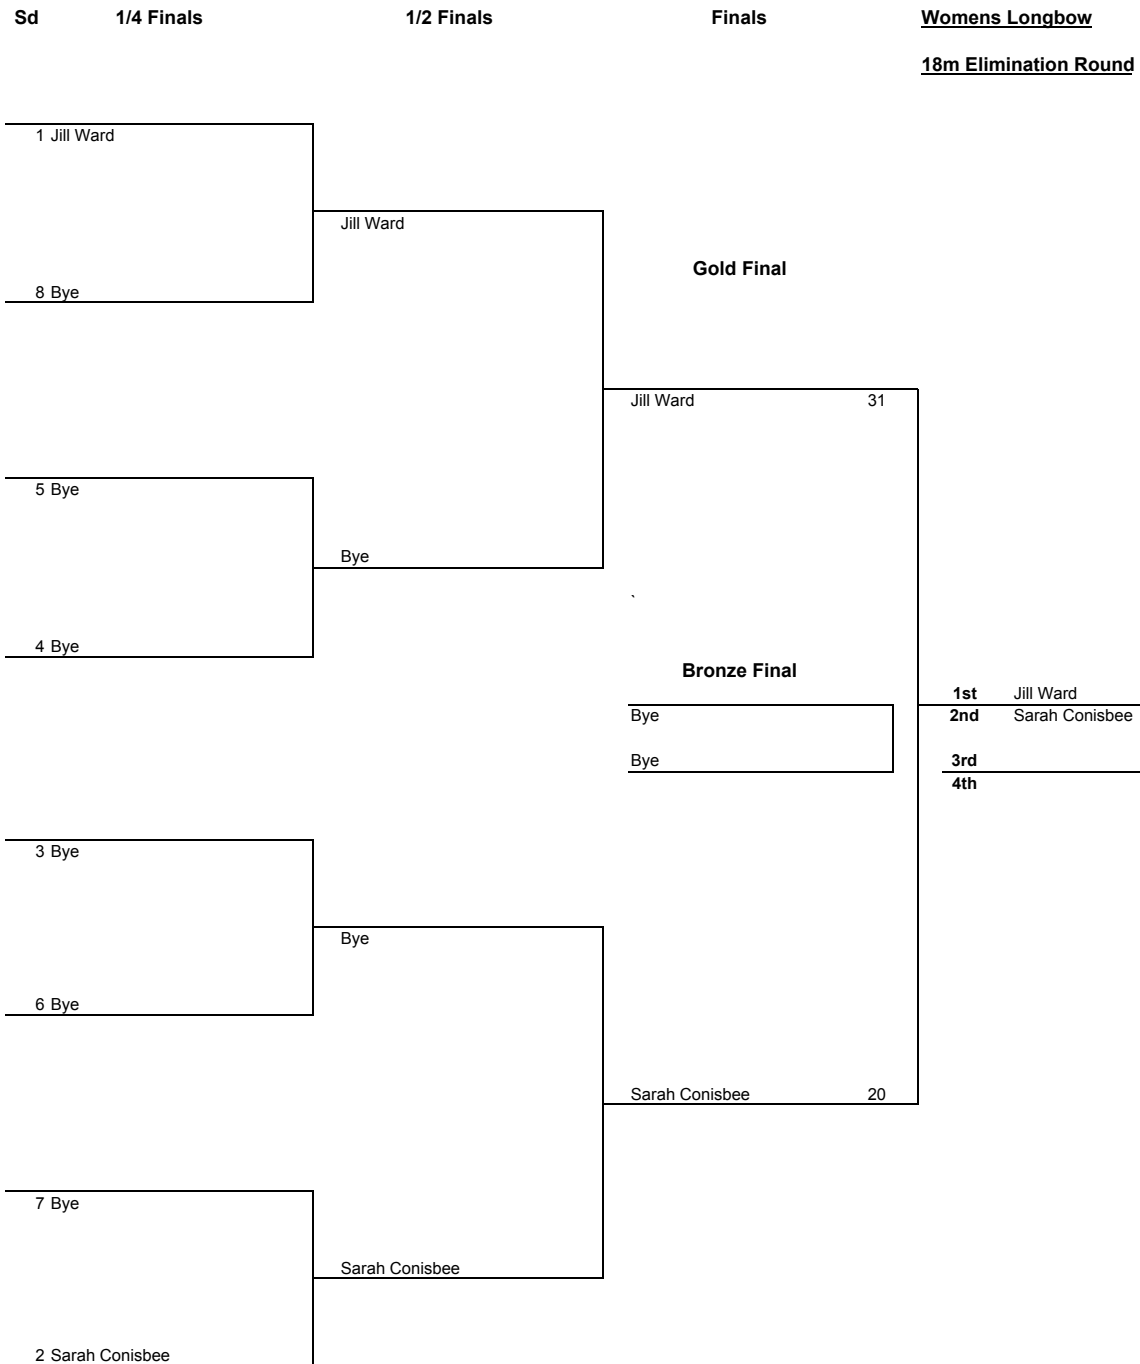

Results Listings - FITA 18 Ranking Round and Head to Head

Mens Recurve Bow Division

H-H Position	Name	Club	FITA 70m Score	1/32 Elim	1/16 Elim	1/8 Elim	1/4 Final	1/2 Final	Bz/Gold Final	Finals Total	Final 4 Position
1	Tim Pratt	Exmouth Archers	533	0	0	112	109	112	107	328	1
2	Dave Fincham	Redruth Archers	518	0	0	97	109	107	98	314	2
3	Paul Scott	Redruth Archers	540	0	0	108	109	98	110	317	3
4	Phil Spavins	Redruth Archers	495	0	0	103	109	109	104	322	4
5	Gary Wilshaw	Archers of Angarrek	525	0	0	107	108				
6	Andy Robertson	Yelverton	482	0	0	103	100				
7	Josh Mitchell	Wadebridge	492	0	0	96	88				
8	Dave Fisher	Archers of the West	451	0	0	95	76				
9	Andrew Jackson	Brixham Archers	481	0	0	94					
10	David Dickins	Archers of the West	453	0	0	90					
11	Mick Hawkin	Newquay Bowmen	499	0	0	89					
12	Phil Guffogg	Lizard Peninsular	490	0	0	86					
13	Andrew Truscott	Archers of Angarrek	326	0	0	83					
14	John Nunn	Archers of the West	363	0	0	54					
15	Jason Tredgen	Archers of Angarrek	187	0	0	35					

Womens Recurve Bow Division

H-H Position	Name	Club	FITA 70m Score	1/32 Elim	1/16 Elim	1/8 Elim	1/4 Final	1/2 Final	Bz/Gold Final	Finals Total	Final 4 Position
1	Caroline Gillatt	Redruth Archers	504	0	0	0	95	96	97	288	1
2	Sue Day	Lizard Peninsular Bowmen	476	0	0	0	98	94	90	282	2
3	Emma Jayne Young	Archers of the West	428	0	0	0	102	91	99	292	3
4	Ann Gillbanks	Yelverton	477	0	0	0	72	92	90	254	4
5	Paulette Mills	Kenwith	473	0	0	0	72				
6	Megan Wilshaw	Archers of Angarrek	341	0	0	0	69				
7	Sue Mackenzie	Archers of the West	400	0	0	0	54				
8	Jane Brown	Archers of Angarrek	323	0	0	0	44