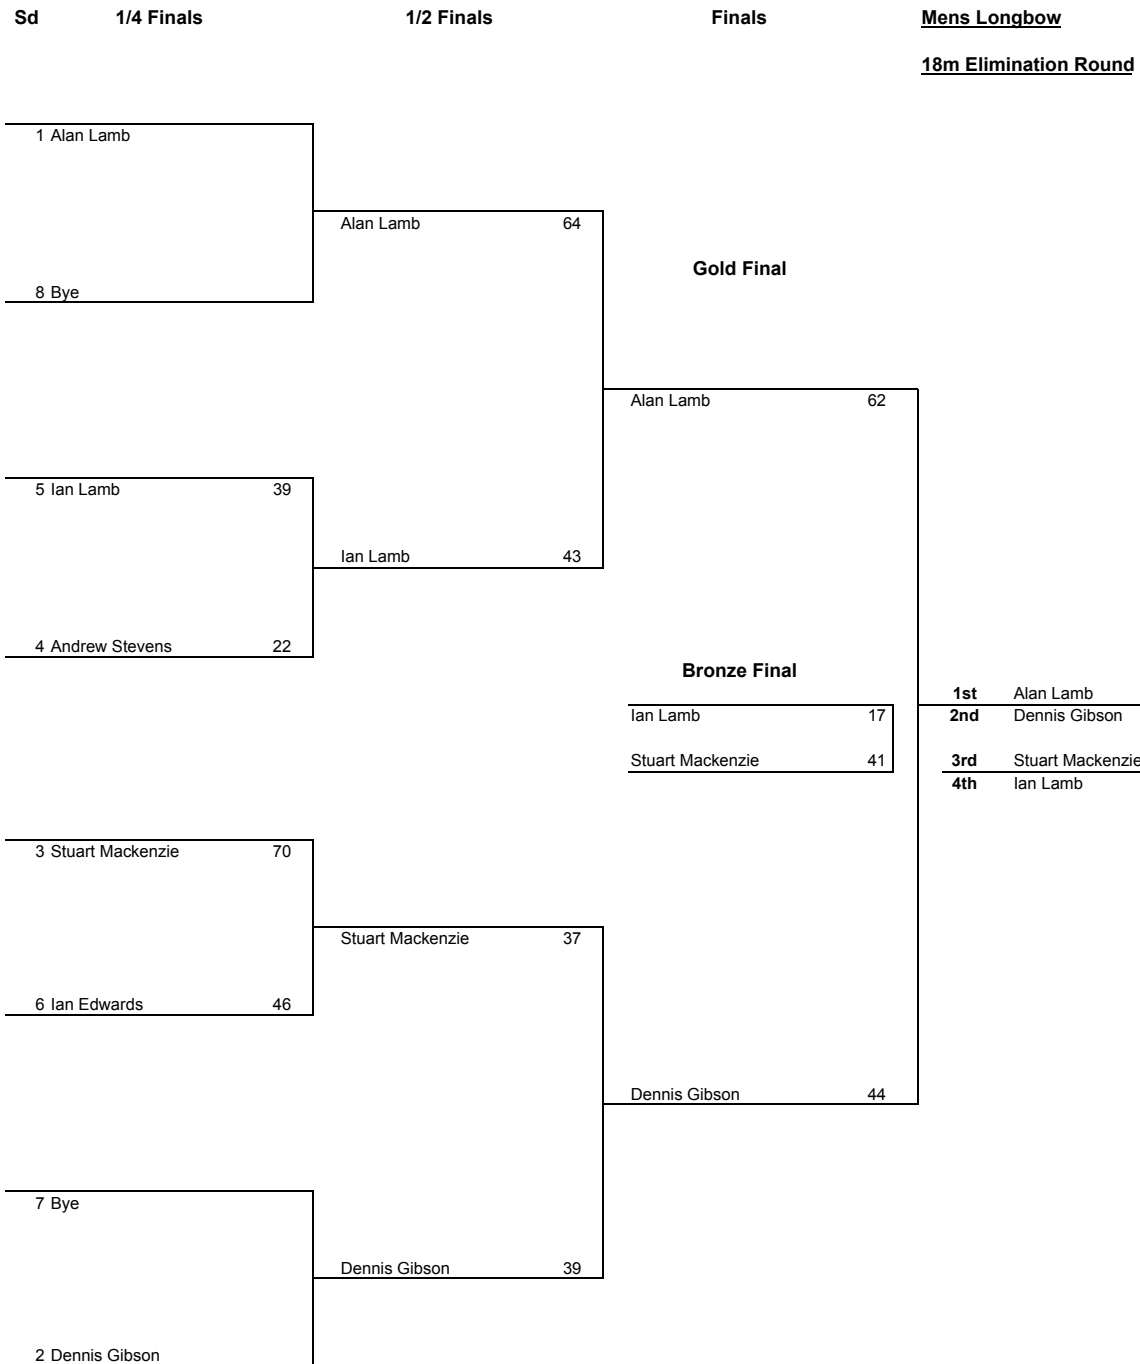

Gold Final

Caroline Gillatt	97
------------------	----

Bronze Final

Emma Jayne Young	99
Ann Gillbanks	90

1st	Caroline Gillatt
2nd	Sue Day
3rd	Emma Jayne Young
4th	Ann Gillbanks

Sue Day	90
---------	----

Sd	1/8 Eliminations	1/4 Finals	1/2 Finals	Finals	Mens Recurve				
					18m Elimination Round				
1	Paul Scott 108	Paul Scott 109	Paul Scott 98	Gold Final					
16	Bye								
9	Andy Robertson 103	Andy Robertson 100							
8	Phil Guffogg 86								
5	Mick Hawkin 89	Dave Fisher 76	Dave Fincham 107			Bronze Final			
12	Dave Fisher 95								
13	John Nunn 54	Dave Fincham 109	Paul Scott 110					1st	Tim Pratt
4	Dave Fincham 97							2nd	Dave Fincham
3	Gary Wilshaw 107	Gary Wilshaw 108	Phil Spavins 104	3rd	Paul Scott				
14	Andrew Truscott 83			4th	Phil Spavins				
11	David Dickins 90	Phil Spavins 109	Phil Spavins 109	Tim Pratt 107 ##					
6	Phil Spavins 103								
7	Josh Mitchell 96	Josh Mitchell 88	Tim Pratt 112						
10	Andrew Jackson 94								
15	Jason Tredgen 35	Tim Pratt 109							
2	Tim Pratt 112								