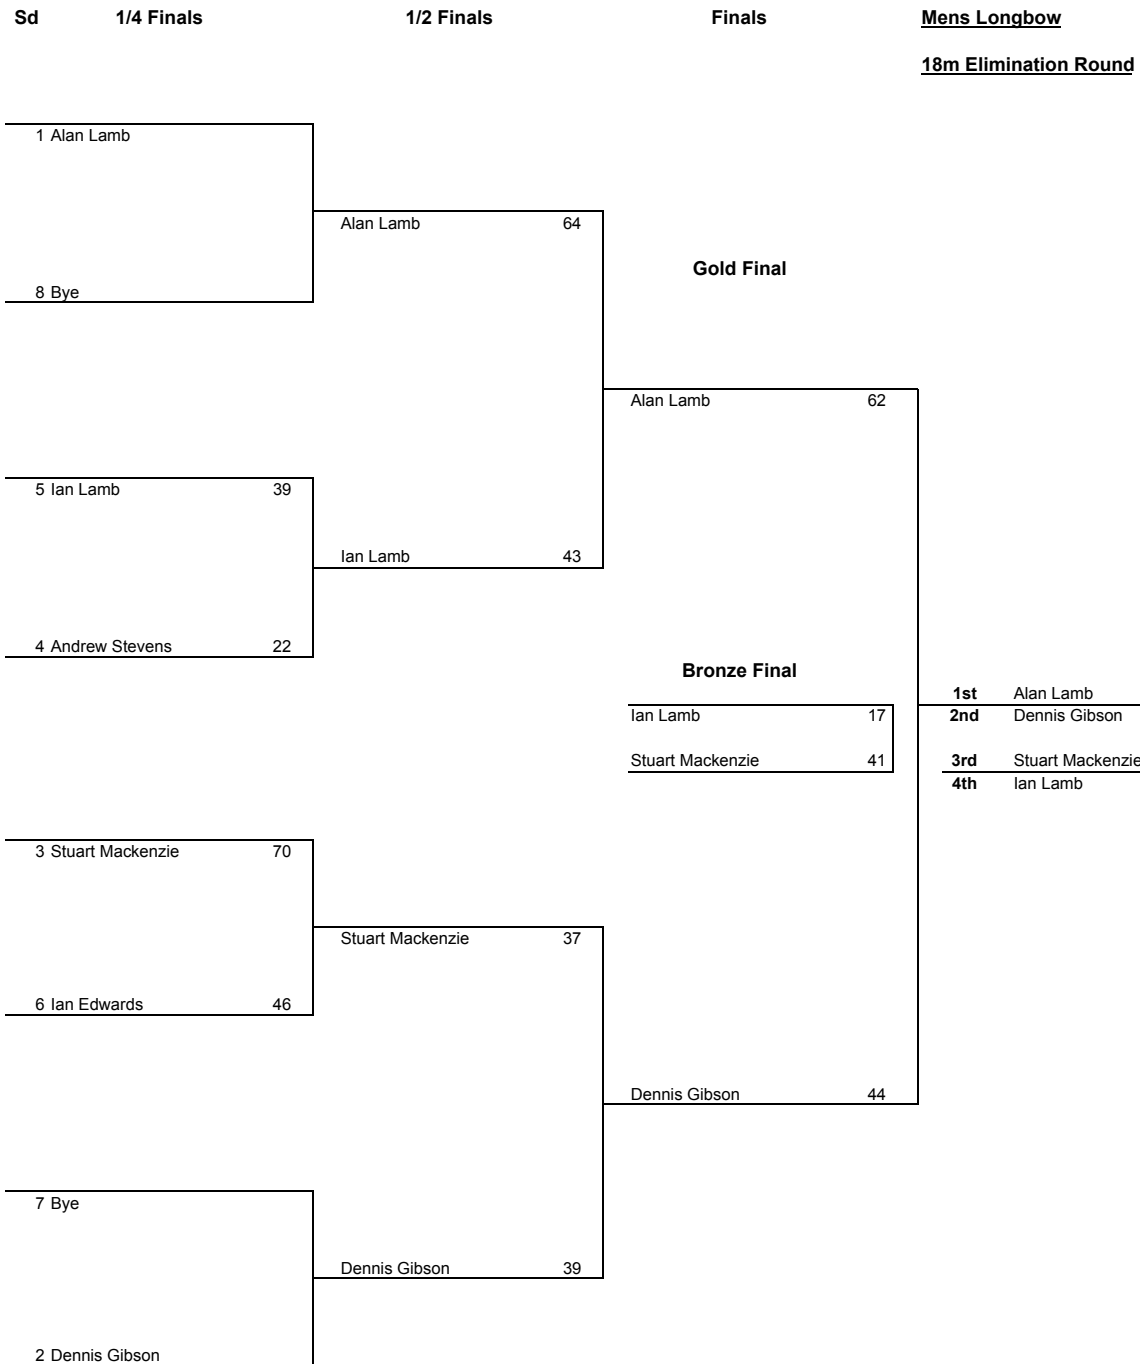

Ann Gillbanks	90
---------------	----

Sue Day	90
---------	----

1st	Caroline Gillatt
2nd	Sue Day
3rd	Emma Jayne Young
4th	Ann Gillbanks

Sd	1/8 Eliminations	1/4 Finals	1/2 Finals	Finals	Mens Recurve		
					18m Elimination Round		
1	Paul Scott 108	Paul Scott 109	Paul Scott 98	Gold Final			
16	Bye						
9	Andy Robertson 103	Andy Robertson 100					
8	Phil Guffogg 86						
5	Mick Hawkin 89	Dave Fisher 76	Dave Fincham 107		Bronze Final		
12	Dave Fisher 95						
13	John Nunn 54	Dave Fincham 109	Paul Scott 110			1st	Tim Pratt
4	Dave Fincham 97					2nd	Dave Fincham
3	Gary Wilshaw 107	Gary Wilshaw 108	Phil Spavins 109	3rd	Paul Scott		
14	Andrew Truscott 83			4th	Phil Spavins		
11	David Dickins 90	Phil Spavins 109	Tim Pratt 107 ##				
6	Phil Spavins 103						
7	Josh Mitchell 96	Josh Mitchell 88	Tim Pratt 112				
10	Andrew Jackson 94						
15	Jason Tredgen 35	Tim Pratt 109					
2	Tim Pratt 112						